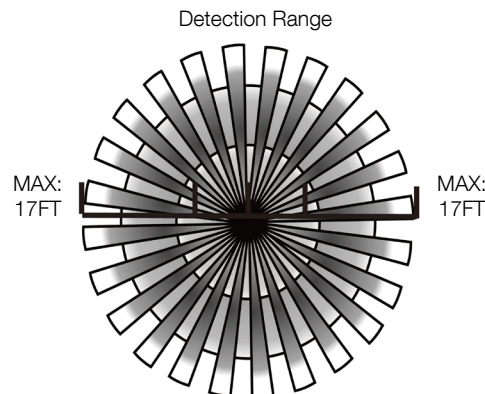

SPECIFICATIONS

SENSOR TYPE: Microwave
WIRELESS STANDARDS: Bluetooth SIG Mesh
INPUT VOLTAGE: 10-14VDC, >50mA
CONTROL OUTPUT: 0-10V
OPERATING TEMP: -40°F ~ +158°F (-40°C ~ +70°C)

COMMISSIONING RANGE: 50FT
BLUETOOTH RANGE: Integral antenna up to 164FT
DETECTION ANGLE: 360°
MOUNTING HEIGHT: Up to 12FT
WARRANTY: 5 years
IP RATING: IP20

DIMENSIONS

L	W
2.6" (65.5mm)	0.8" (20.5mm)

COVERAGE PATTERNS

Height of Installation 8 ~12FT

Height of Installation 8FT